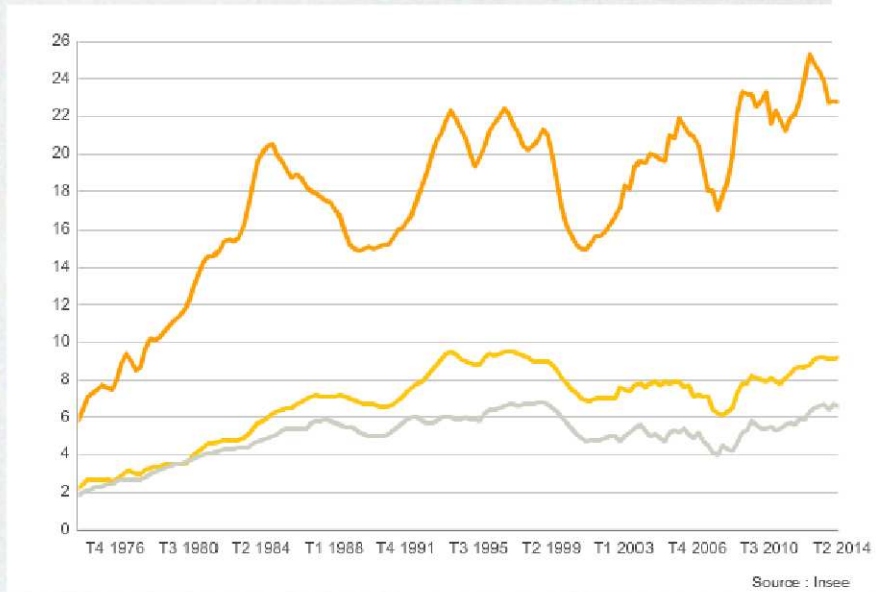

Unemployment in France

source 21/10/14:
<http://www.journaldunet.com/economie/magazine/en-chiffres/homeurs-en-france.shtml>

General figures:
-9.7% in Metropole
-10.2% Metropole
and Overseas

The darkest colour:
13% and more
The lightest colour:
8% and less

Percentage of unemployment according to age:
-orange 15-24
-yellow 25-49
-grey 50+

Peaceful horizons C.O.M.P.A.S.S

This project has been funded with support from the European Commission. This publication [communication] reflects the views only of the author, and the Commission cannot be held responsible for any use which may be made of the information contained therein.