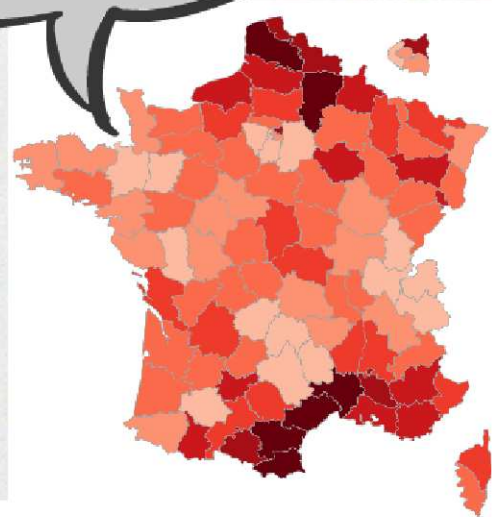

Unemployment in France

source 21/10/14:
<http://www.journaldunet.com/economie/magazine/en-chiffres/homeurs-en-france.shtml>

General figures:
-9.7% in Metropole
-10.2% Metropole
and Overseas

The darkest colour:
13% and more
The lightest colour:
8% and less

Percentage of unemployment according to age:
-orange 15-24
-yellow 25-49
-grey 50+

Peaceful horizons C.O.M.P.A.S.S

This project has been funded with support from the European Commission. This publication [communication] reflects the views only of the author, and the Commission cannot be held responsible for any use which may be made of the information contained therein.